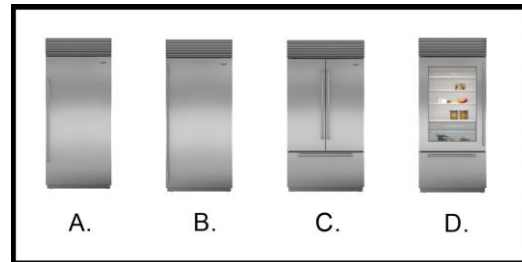

Built-In Refrigerator

Built-in refrigerators are a fantastic way to upgrade your refrigeration from keeping your food cold to food preservation. Given the way that they are manufactured, with two separate compressors, they will last approximate twice as long as a traditional freestanding refrigerator.

Types of Built-In Refrigeration:

- All Refrigerator
- All Freezer
- Bottom Freezer
- Over-Under Refrigeration

Installation options:

- Flush Install
- Standard Install
- Install with Custom Panel

Available Measurements:

- Widths: 18", 24", 30", 36", 42", 48"
- Height: 84"
- Depth: 24" (Always counter depth)

Brand Availability:

- SubZero
- Thermador
- Signature Kitchen Suite (SKS)
- JennAir
- True Residential
- GE Profile
- GE Café
- Monogram
- Dacor
- Bosch
- Viking
- Verona
- Electrolux
- Bosch
- Bertazzoni